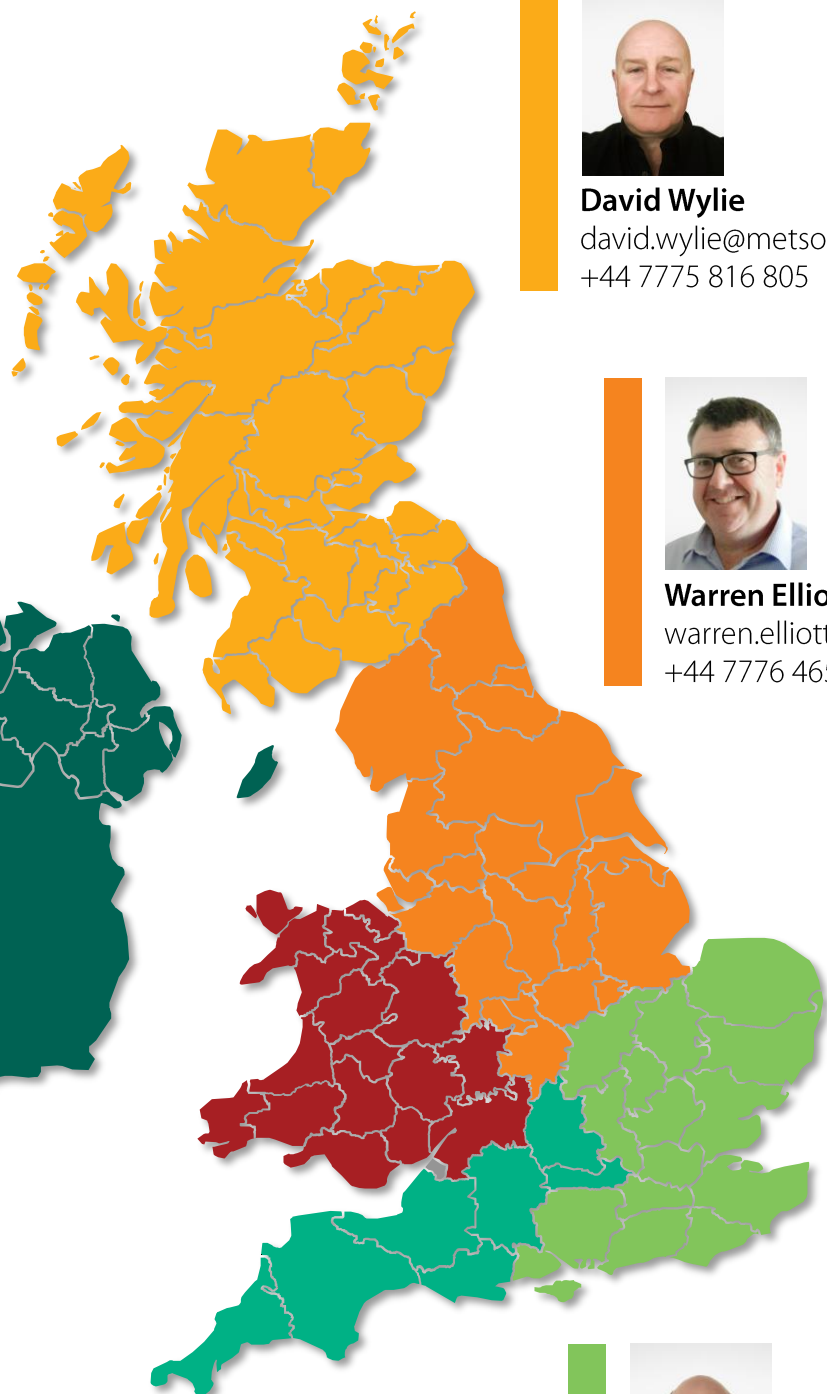

Metso UK & Ireland Sales Regions

Metso UK Ltd
Parkfield Road
CV 21 1QJ Rugby
Warwickshire
Tel. +44 1788 532 100
Fax +44 1788 560 442
www.metso.com

David Wylie
david.wylie@metso.com
+44 7775 816 805

Paul Doherty
paul.doherty@metso.com
+44 7500 013 932