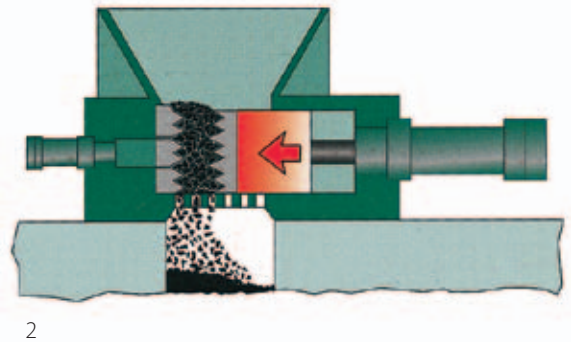

How does it work?

1. 1 Crushing zone is filled
2. 2 Forcing cylinder with crusher stamp crushes the anode butts between the crushing platens
3. 3 The material accumulated in front of the fixed crusher platen
4. 4 The crusher platen pushed back into the crushing zone and distributed by the middle part of the platen.

Metso Recycling has a wide range of solutions for the aluminum industry

- Metso EtaShred® (Shredder)
- Metso EtaBriq® (Briguetting)
- Metso EtaAnodeCrush
- Metso EtaPress® (Balers)
- Metso EtaCut® (Shears)
- Metso EtaCrush® (Crushers)