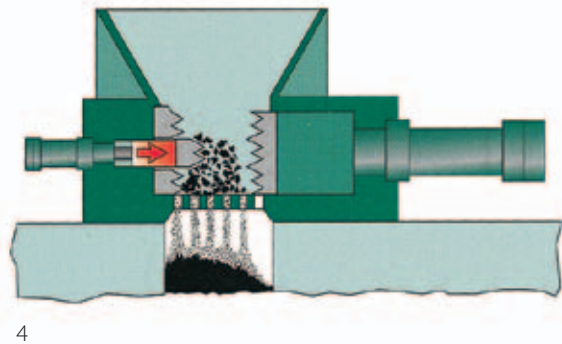

How does it work?

1. 1 Crushing zone is filled
2. 2 Forcing cylinder with crusher stamp crushes the anode butts between the crushing platens
3. 3 The material accumulated in front of the fixed crusher platen
4. 4 The crusher platen pushed back into the crushing zone and distributed by the middle part of the platen.

Metso Recycling has a wide range of solutions for the aluminum industry

- Metso EtaShred® (Shredder)
- Metso EtaBriq® (Briguetting)
- Metso EtaAnodeCrush
- Metso EtaPress® (Balers)
- Metso EtaCut® (Shears)
- Metso EtaCrush® (Crushers)