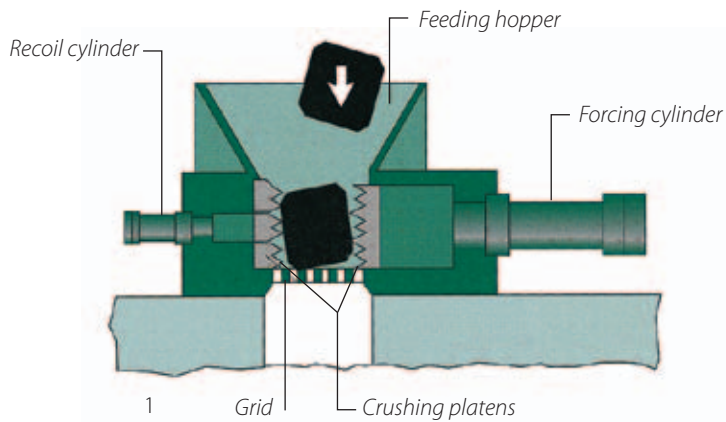

How does it work?

1. 1 Crushing zone is filled
2. 2 Forcing cylinder with crusher stamp crushes the anode butts between the crushing platens
3. 3 The material accumulated in front of the fixed crusher platen
4. 4 The crusher platen pushed back into the crushing zone and distributed by the middle part of the platen.

Metso Recycling has a wide range of solutions for the aluminum industry

- Metso EtaShred® (Shredder)
- Metso EtaBriq® (Briguetting)
- Metso EtaAnodeCrush
- Metso EtaPress® (Balers)
- Metso EtaCut® (Shears)
- Metso EtaCrush® (Crushers)