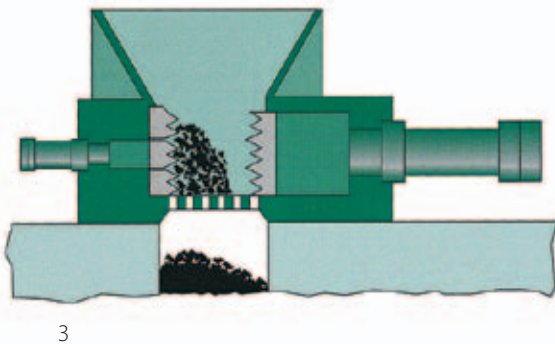

How does it work?

1. 1 Crushing zone is filled
2. 2 Forcing cylinder with crusher stamp crushes the anode butts between the crushing platens
3. 3 The material accumulated in front of the fixed crusher platen
4. 4 The crusher platen pushed back into the crushing zone and distributed by the middle part of the platen.

Metso Recycling has a wide range of solutions for the aluminum industry

- Metso EtaShred® (Shredder)
- Metso EtaBriq® (Briguetting)
- Metso EtaAnodeCrush
- Metso EtaPress® (Balers)
- Metso EtaCut® (Shears)
- Metso EtaCrush® (Crushers)