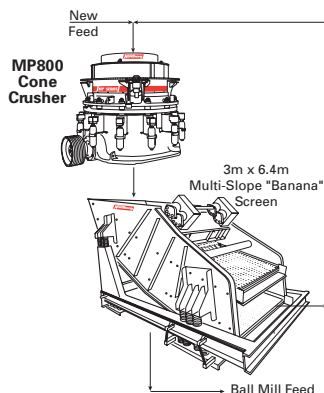

Nordberg MP800 Cone Crusher

Making you more profitable

Process Information

Crushing Circuit	Three-Stage Crushing
Grinding Circuit	Ball Mill Circuit with Re grind

MP800 Crusher Specifications

Installation Date	June, 1998
Replacement	7' Symons Heavy Duty Short Head with 260 kW motor
Circuit Type	Tertiary Closed Circuit Crushing
Installed Power	600 kW
Cavity	Short Head Medium
CSS Setting	15 mm
Capacity	485 tph
Crushing Limit	Volume

Performance Data

	MP800
Production	485 tph
C.S.S.	15 mm
F80	24.5 mm
P80	15.2 mm
Reduction Ratio	1.67
kWh/t	1.03
Operational Availability	> 95%

Ore Characteristics

Ore Type	Copper Ore
Avg. Work Index	18.7 kWh/t
Max. Work Index	N/A
Specific Gravity	N/A
Bulk Density	1.36 - 1.52 t/m³
Abrasion Index	0.22 gms
Wear Metal Rate	1.1 gms/t

Flow Sheet

MP800 Crusher Feed

Screen Size (inch)	Screen Size (microns)	Cumulative % Passing
4.15	105,410	100
3	76,200	99
2.1	53,340	97
1.48	37,592	92
1	25,400	83
0.742	18,847	69
0.525	13,335	31
0.371	9,423	14

MP800 Crusher Discharge

Screen Size (inch)	Screen Size (microns)	Tyler Mesh	Cumulative % Passing
1	25,400		100
0.742	18,847		96
0.525	13,335		75
0.371	9,423		58
	6,730	3	43
	4,800	4	36
	3,400	6	29
	2,400	8	23
	1,700	10	20

Nordberg Americas
3073 South Chase Avenue
Milwaukee, WI 53207
U.S.A.
Phone: +414-769 4300
Fax: +414-769 4730

Nordberg South
3073 South Chase Avenue
Milwaukee, WI 53207
U.S.A.
Phone: +414-769 4300
Fax: +414-769 4730

Nordberg Asia-Pacific
P.O. Box 399
West Perth, WA 6872
Australia
Phone: +61-8-9420 5555
Fax: +61-8-9420 5500

Nordberg Europe
P.O. Box 159
F-71006 Macon Cedex
France
Phone: +33-3-8539 6300
Fax: +33-3-8539 6298

Nordberg Group, P.O. Box 1220, FIN-00101 Helsinki, Finland, Phone: +358-204-80140, Fax: +358-204-80141
<http://www.nordberg.com> E-mail: nordberg.info@nordberg.com

Nordberg Group • A Member of Rauma Corporation